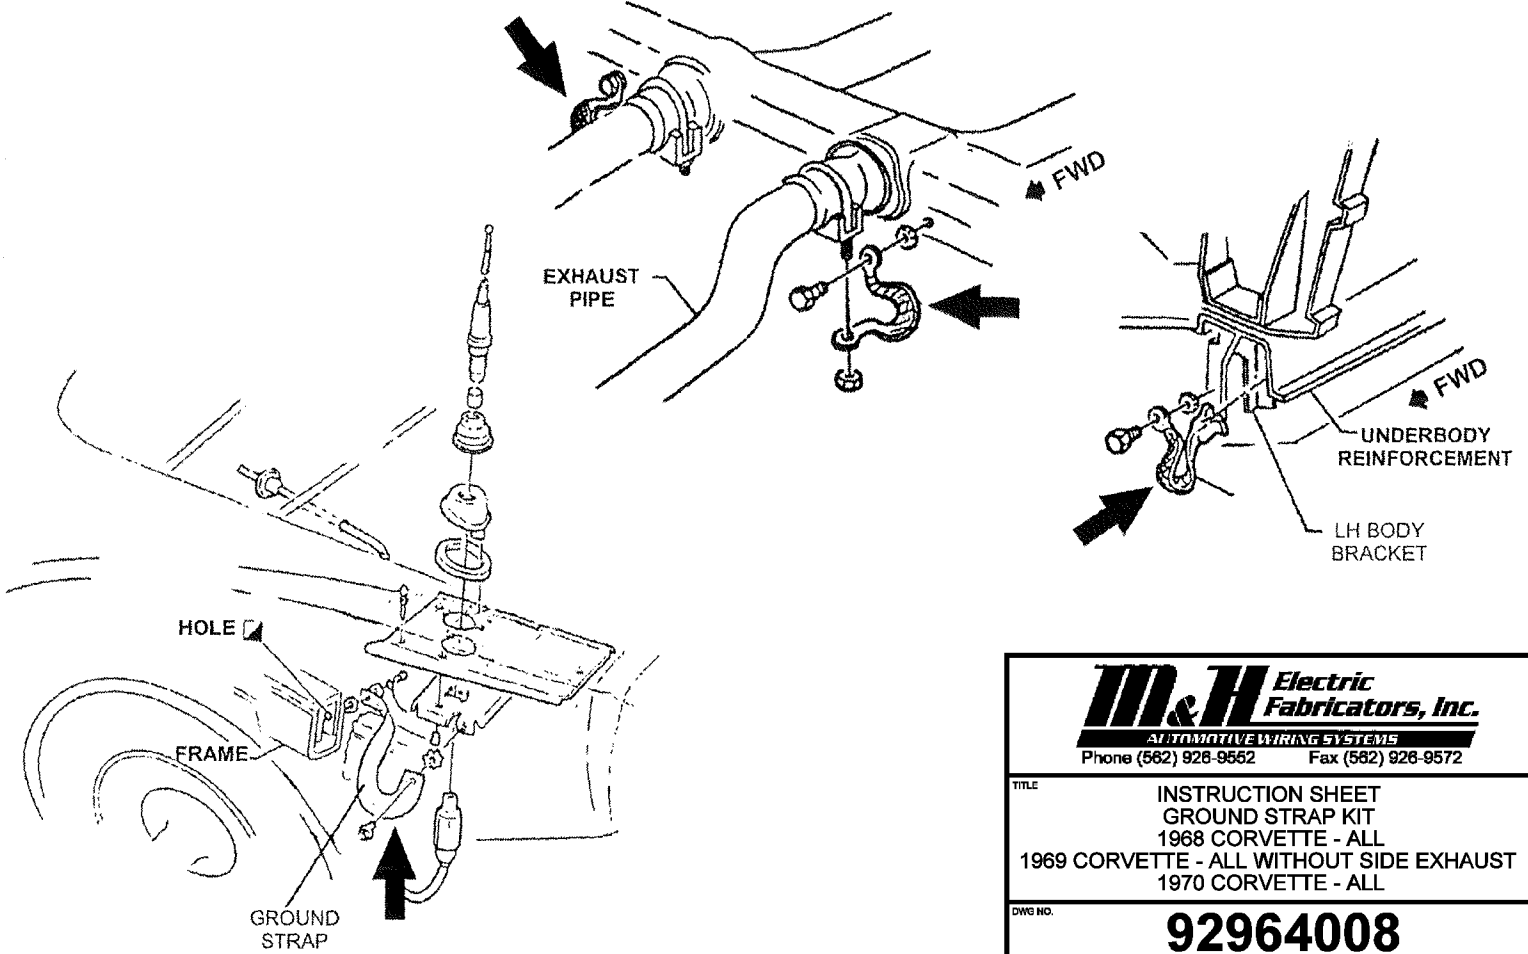

M&H Electric Fabricators, Inc.
 AUTOMOTIVE WIRING SYSTEMS
 Phone (562) 928-9552 Fax (562) 928-9572

TITLE
 INSTRUCTION SHEET
 GROUND STRAP KIT
 1968 CORVETTE - ALL
 1969 CORVETTE - ALL WITHOUT SIDE EXHAUST
 1970 CORVETTE - ALL

DWG NO. **92964008**

M&H Electric Fabricators, Inc.
 AUTOMOTIVE WIRING SYSTEMS
 Phone (562) 928-9552 Fax (562) 928-9572

TITLE
 INSTRUCTION SHEET
 GROUND STRAP KIT
 1968 CORVETTE - ALL
 1969 CORVETTE - ALL WITHOUT SIDE EXHAUST
 1970 CORVETTE - ALL

DWG NO. **92964008**