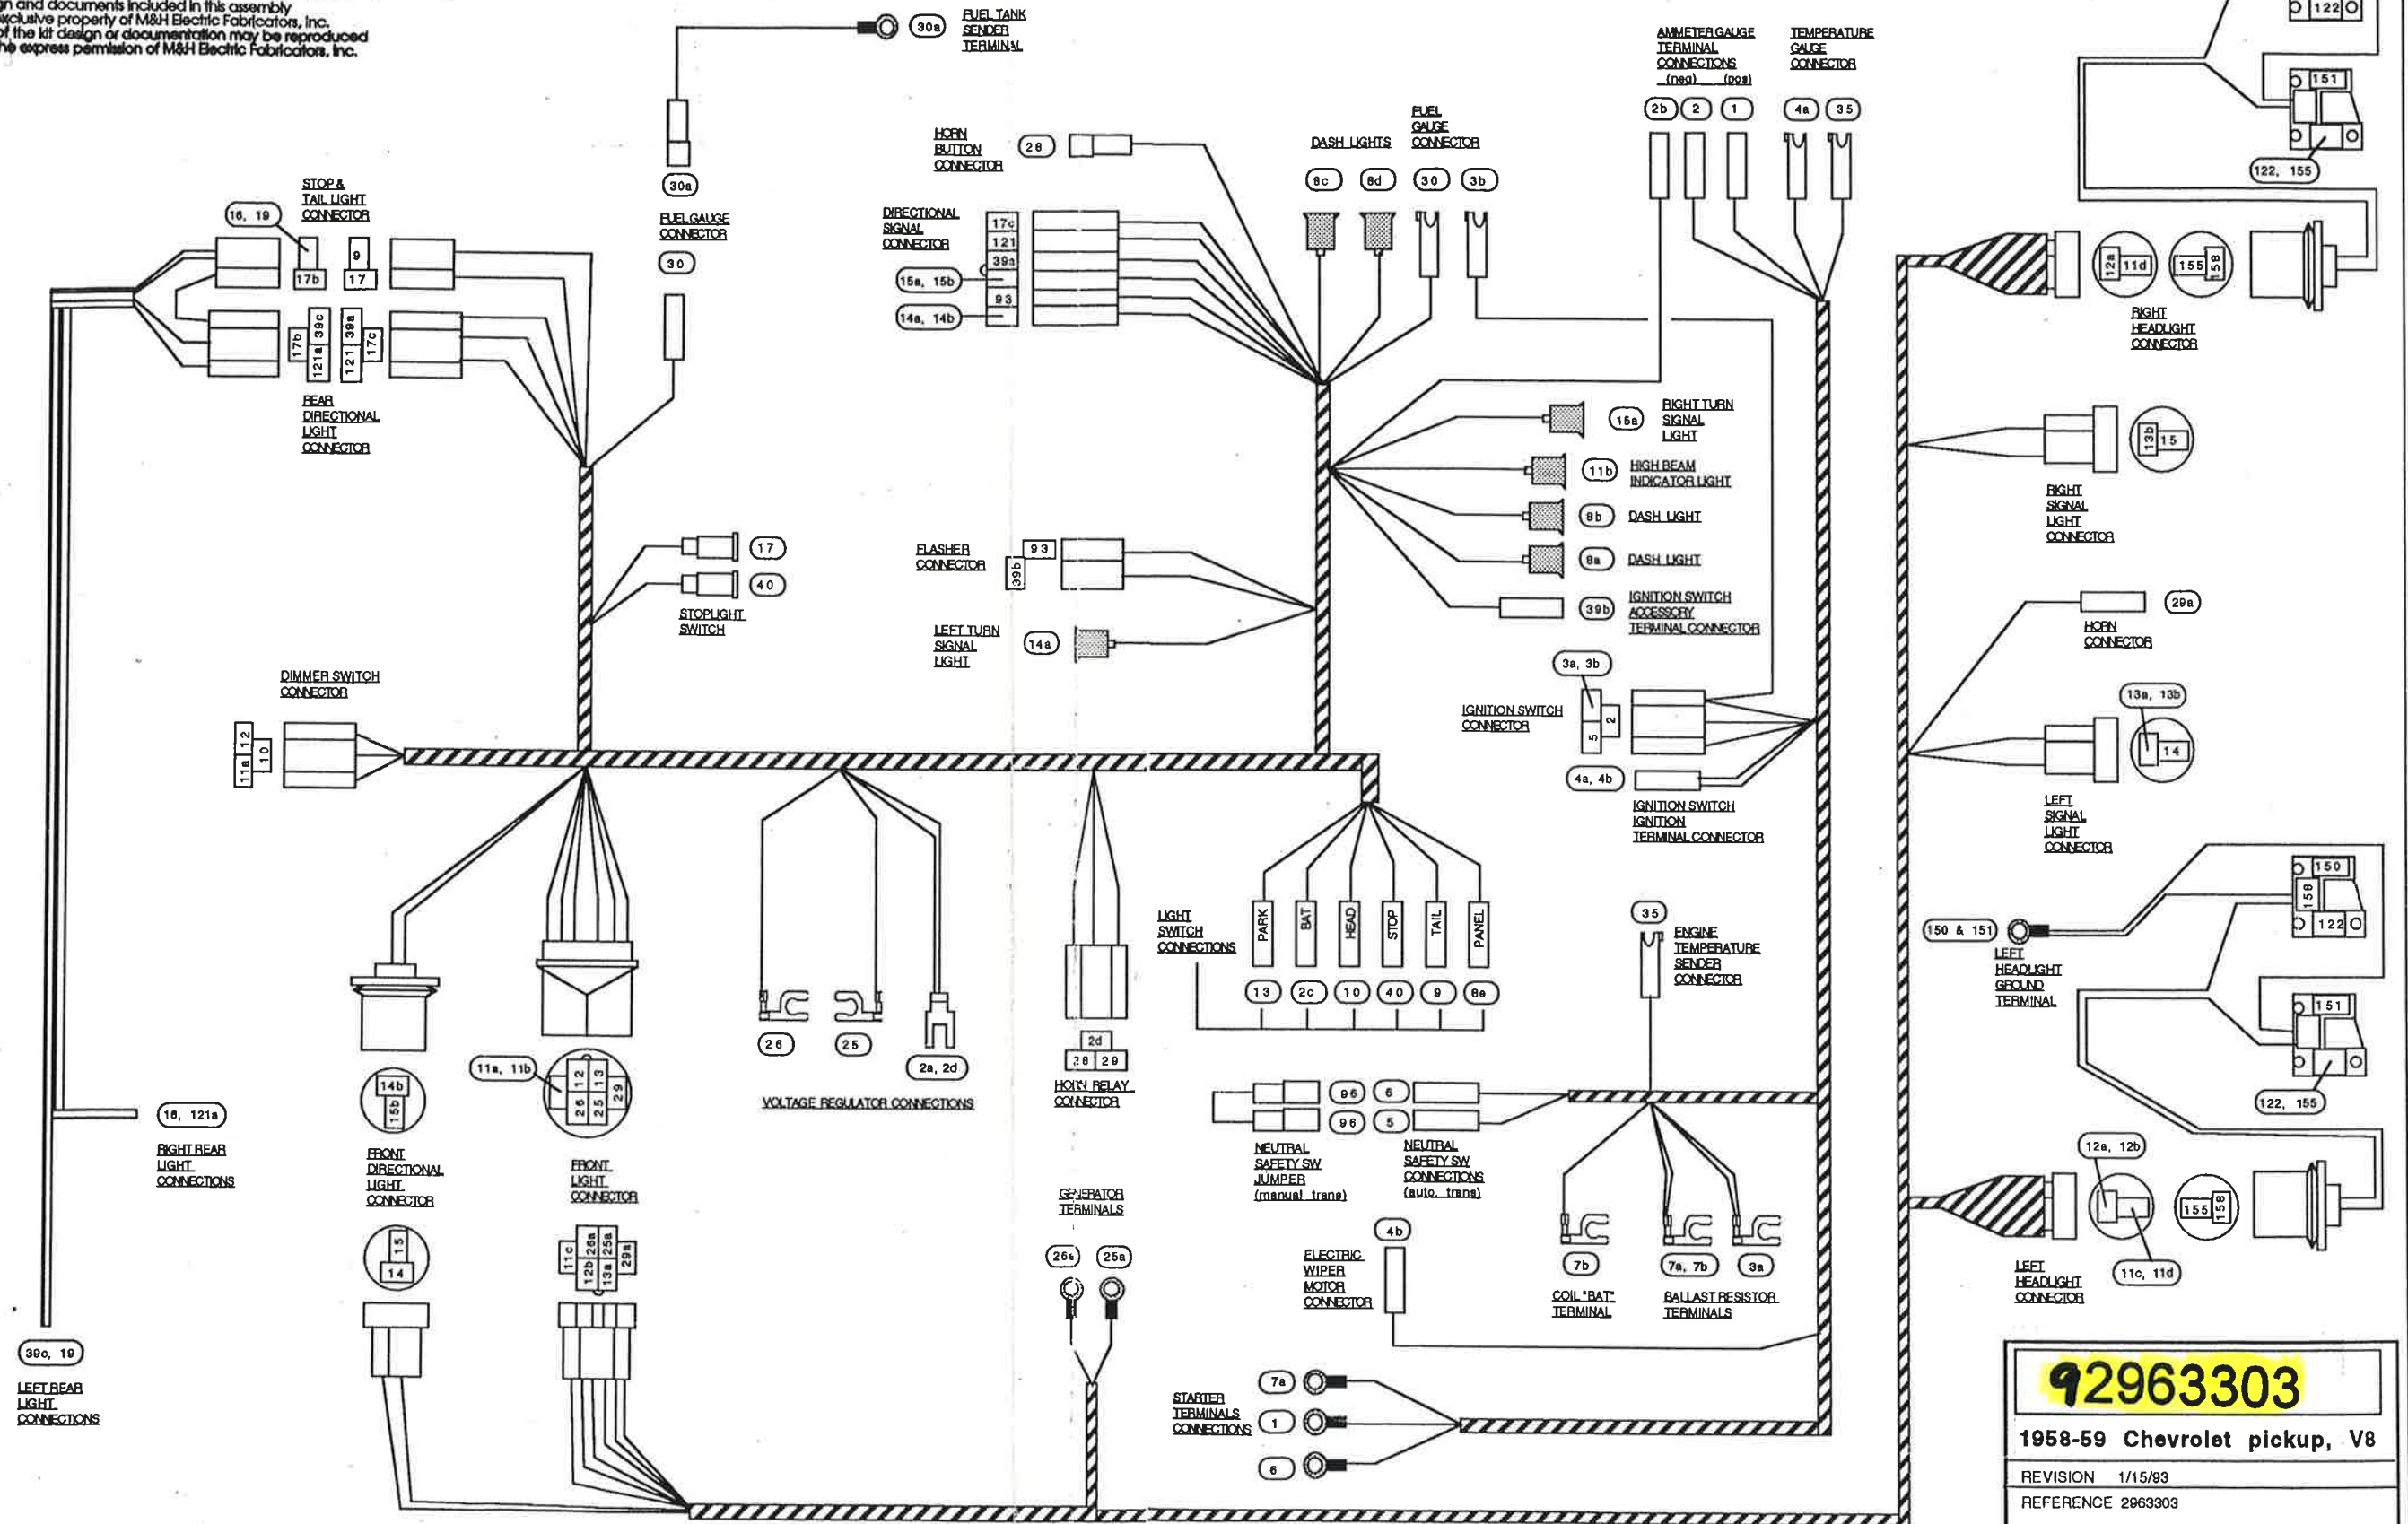

M&H ELECTRIC FABRICATORS, INC.

AUTOMOTIVE WIRING SYSTEMS

The design and documents included in this assembly are the exclusive property of M&H Electric Fabricators, Inc. No part of the kit design or documentation may be reproduced without the express permission of M&H Electric Fabricators, Inc.

92963303
1958-59 Chevrolet pickup, V8
REVISION 1/15/93
REFERENCE 2963303