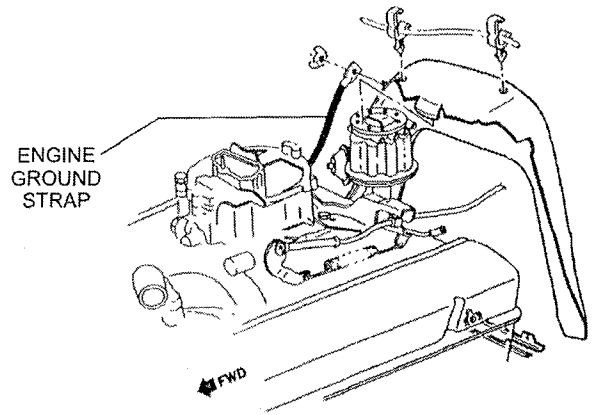

M&H Electric Fabricators, Inc.
 AUTOMOTIVE WIRING SYSTEMS
 Phone (562) 928-9552 Fax (562) 928-9572

TITLE
 INSTRUCTION SHEET
 GROUND STRAP KIT
 1981-82 CORVETTE
 ALL WITH POWER ANTENNA

DWG NO.
92974001

M&H Electric Fabricators, Inc.
 AUTOMOTIVE WIRING SYSTEMS
 Phone (562) 928-9552 Fax (562) 928-9572

TITLE
 INSTRUCTION SHEET
 GROUND STRAP KIT
 1981-82 CORVETTE
 ALL WITH POWER ANTENNA

DWG NO.
92974001