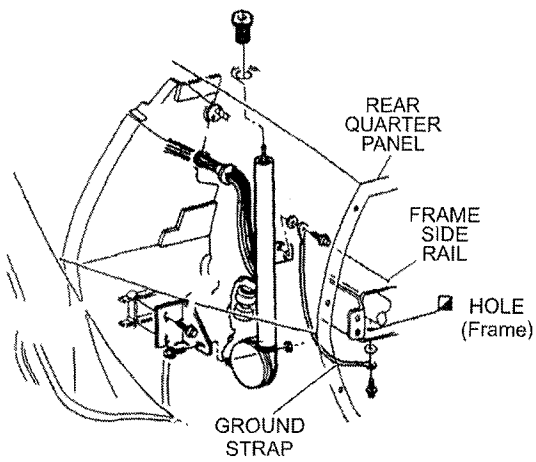

M&H Electric Fabricators, Inc.
AUTOMOTIVE WIRING SYSTEMS
Phone (562) 928-9552 Fax (562) 928-9572

TITLE
INSTRUCTION SHEET
GROUND STRAP KIT
1981-82 CORVETTE
ALL WITH POWER ANTENNA

DWG NO.
92974001