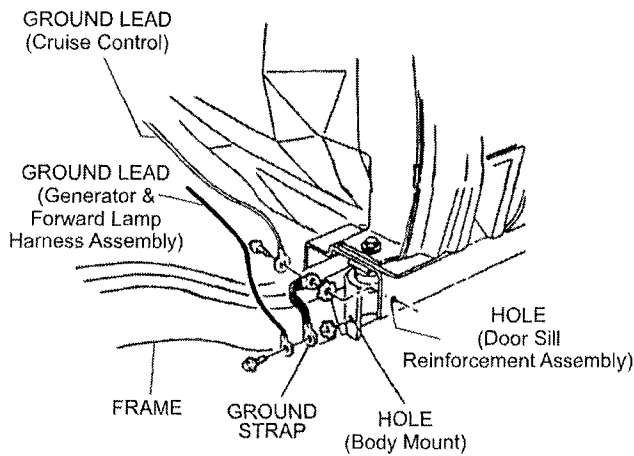

M&H Electric Fabricators, Inc.
AUTOMOTIVE WIRING SYSTEMS
Phone (562) 928-9552 Fax (562) 928-9572

TITLE
INSTRUCTION SHEET
GROUND STRAP KIT
1981-82 CORVETTE
ALL WITH POWER ANTENNA

DWG NO.
92974001