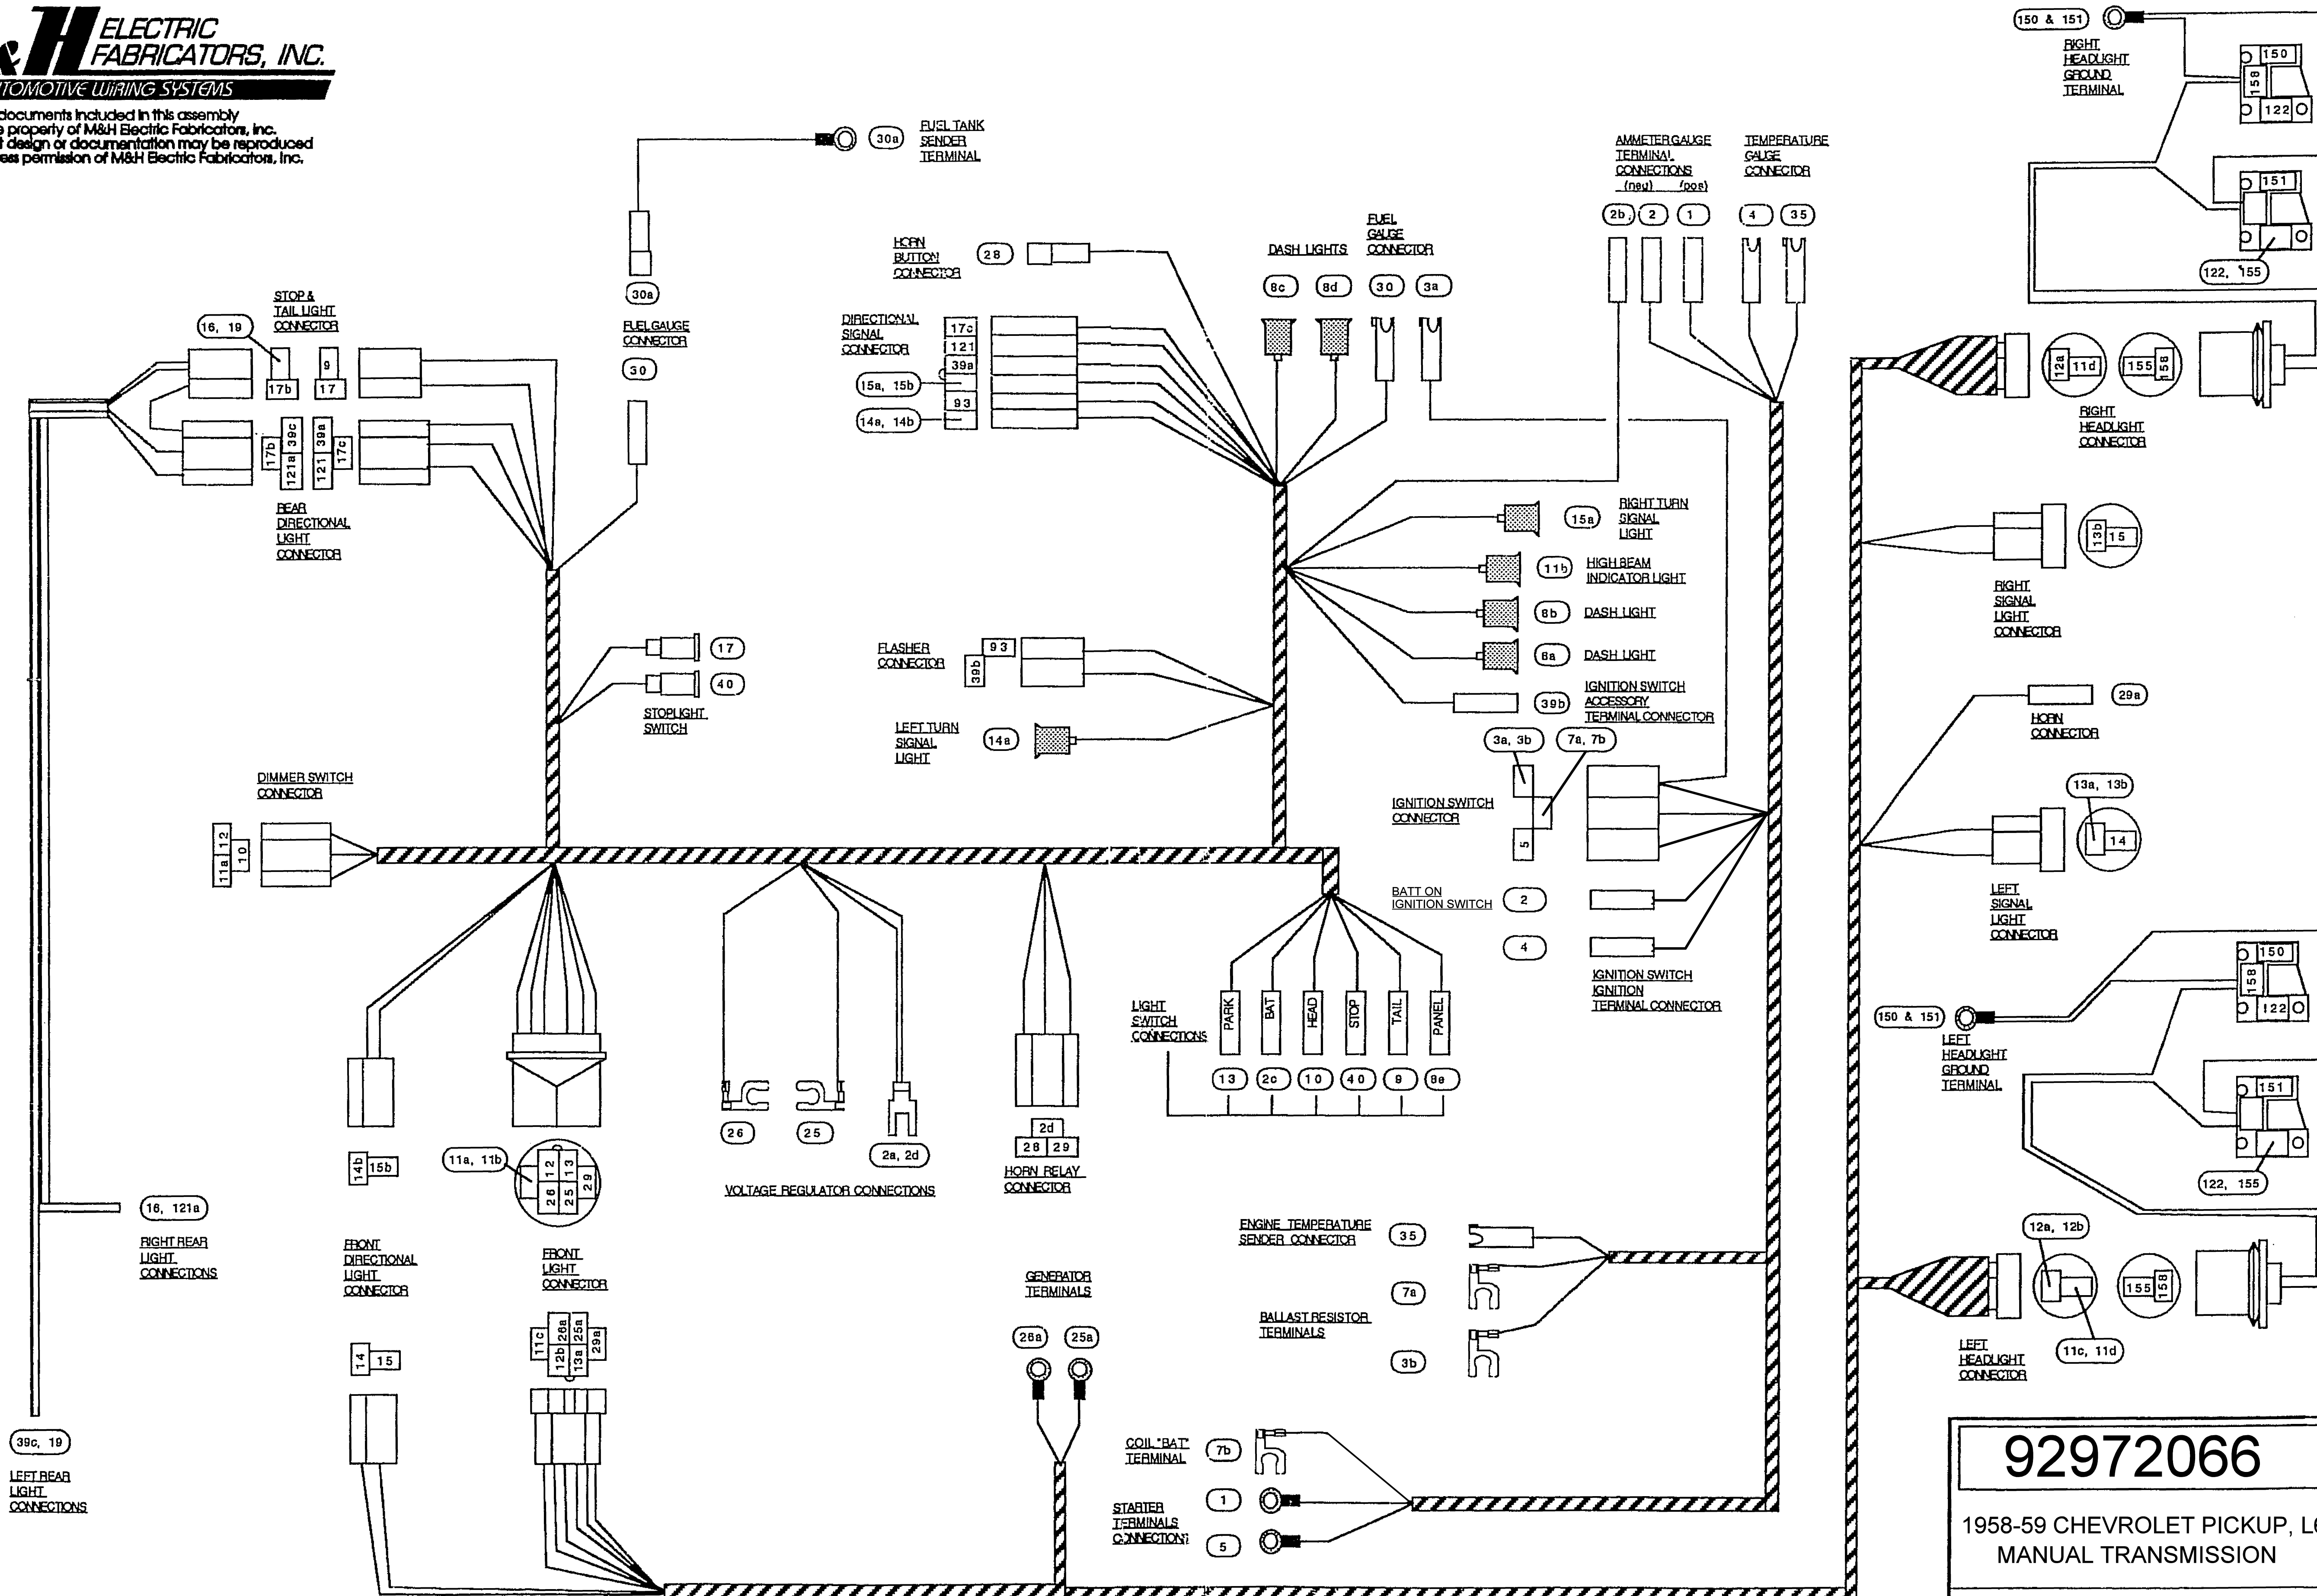

The design and documents included in this assembly are the exclusive property of M&H Electric Fabricators, Inc. No part of the kit design or documentation may be reproduced without the express permission of M&H Electric Fabricators, Inc.

92972066

1958-59 CHEVROLET PICKUP, L6
MANUAL TRANSMISSION

REVISION 1.1 02-27-17
REFERENCE 92963302