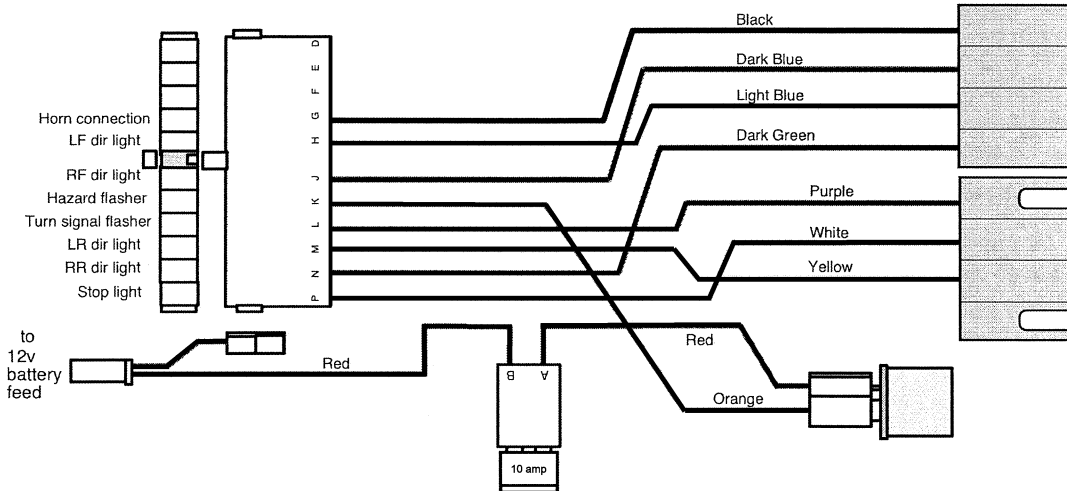

Note: 1964-66 Hookup sequence is color for color to dash harness

1963 Hookup sequence matches the wire colors from the adapter harness to the colors in the dash harness steering column connector according to the following chart:

Adapter harness color	Dash harness color
Black	Tan or Dark Green
Light Blue	Light Blue
Dark Blue	Dark Blue
Purple	Yellow
Yellow	Pink
Dark Green	Purple
White	White

1964-66 CHEVY CORVETTE
1963-65 CHEVY NOVA
1963-66 CHEVY PASS
1965-66 CHEVY CORVAIR
1963-66 CHEVY TRUCK
to
1969-1974 steering column

M&H Electric Fabricators, Inc.
AUTOMOTIVE WIRING SYSTEMS
Phone (562) 926-9552 Fax (562) 926-9572

TITLE
INSTRUCTION SHEET
STEERING COLUMN
ADAPTER HARNESS

DWG NO.
92964249