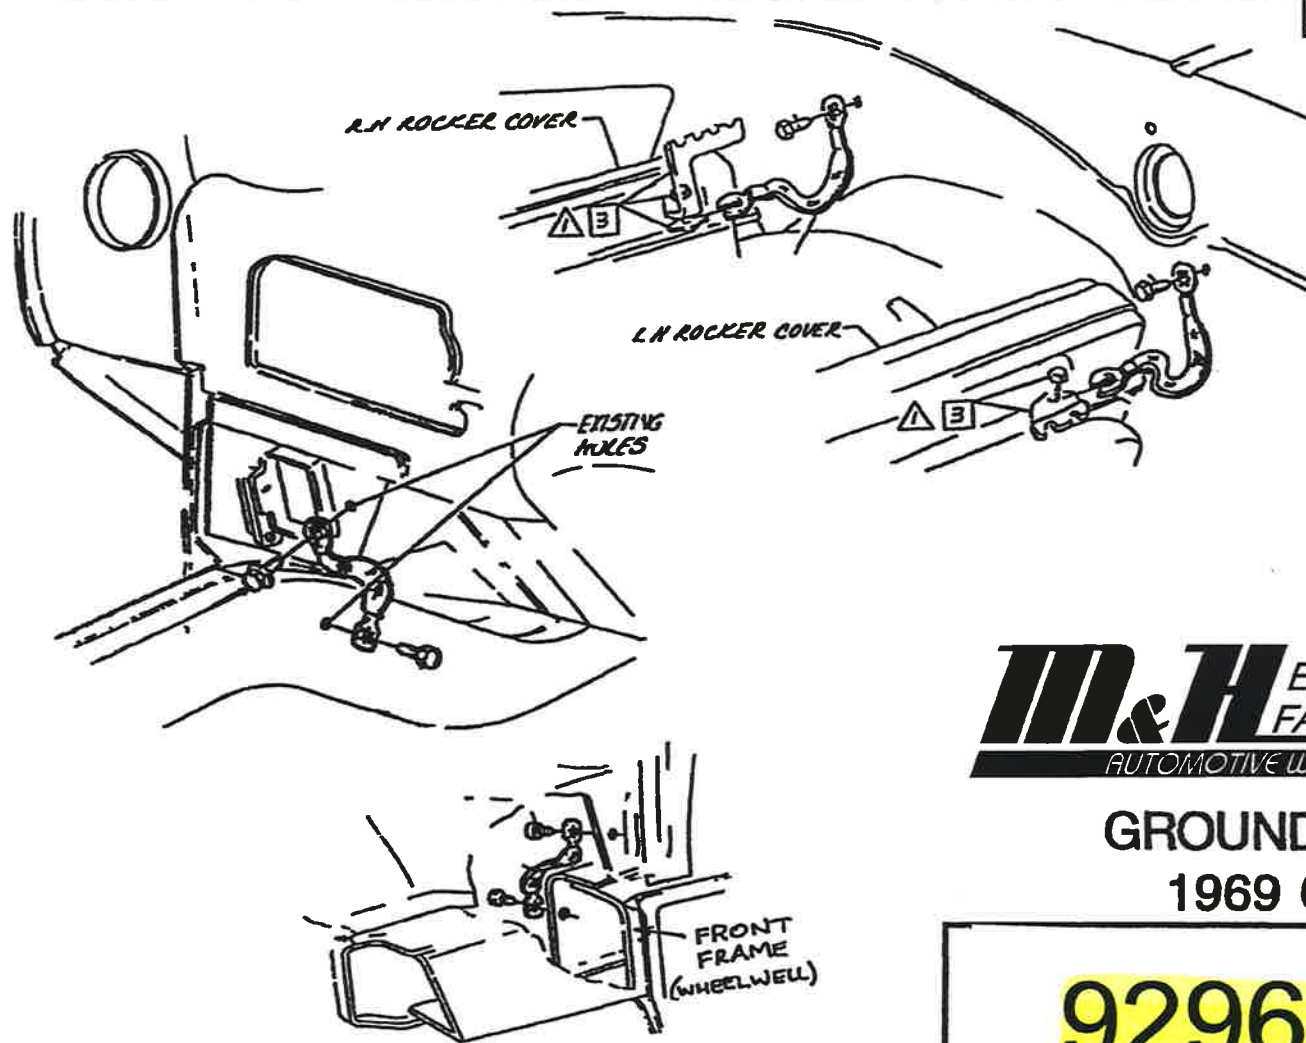

Reference: Used with #27380

M&H ELECTRIC
FABRICATORS, INC.
AUTOMOTIVE WIRING SYSTEMS

GROUND STRAP KIT
1969 CAMARO

92964001