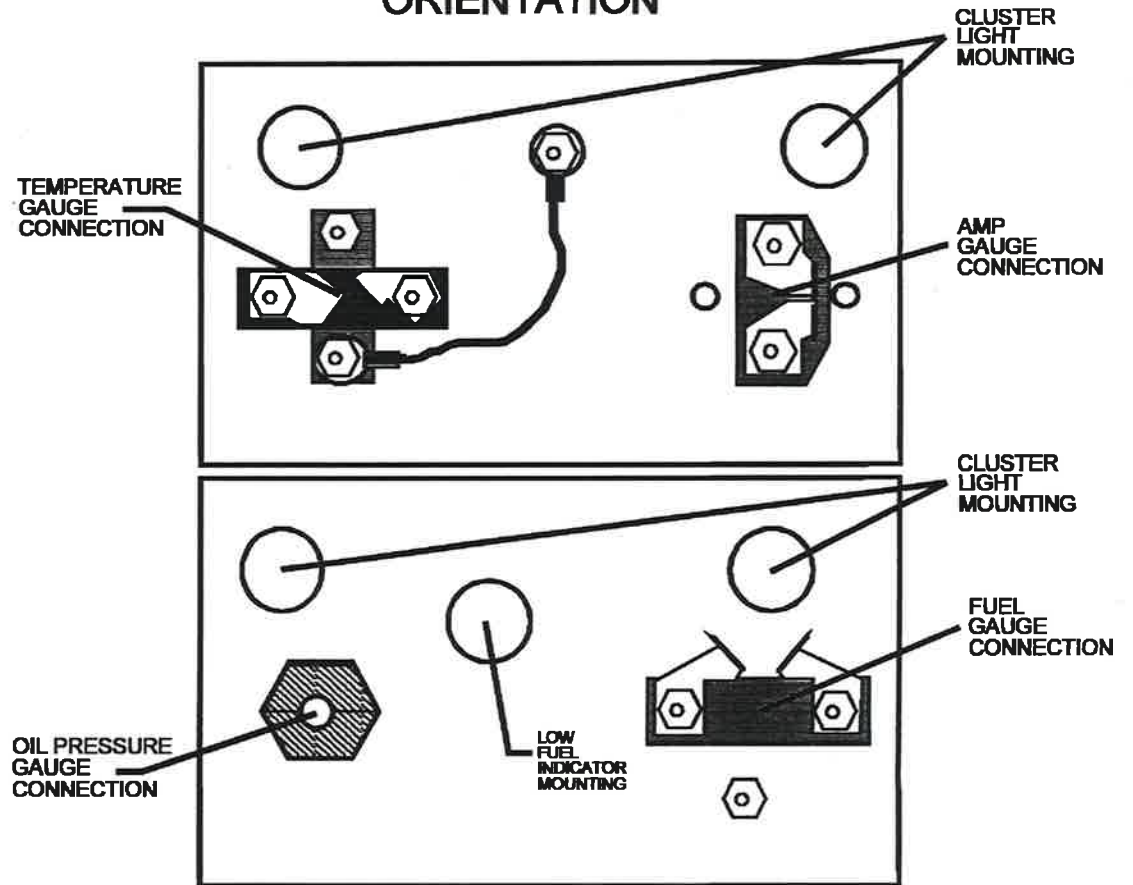

# 1967 Camaro CONSOLE GAUGE TERMINAL ORIENTATION

1967 CONSOLE GAUGE CLUSTER  
REAR VIEW

# 1968-69 Camaro / 1968-74 Nova CONSOLE GAUGE TERMINAL ORIENTATION

**TERMINAL KIT**  
Console Gauges  
Camaro / Nova

Rev. 1.20 7/10/97 CA82006 #33558

**92963905**