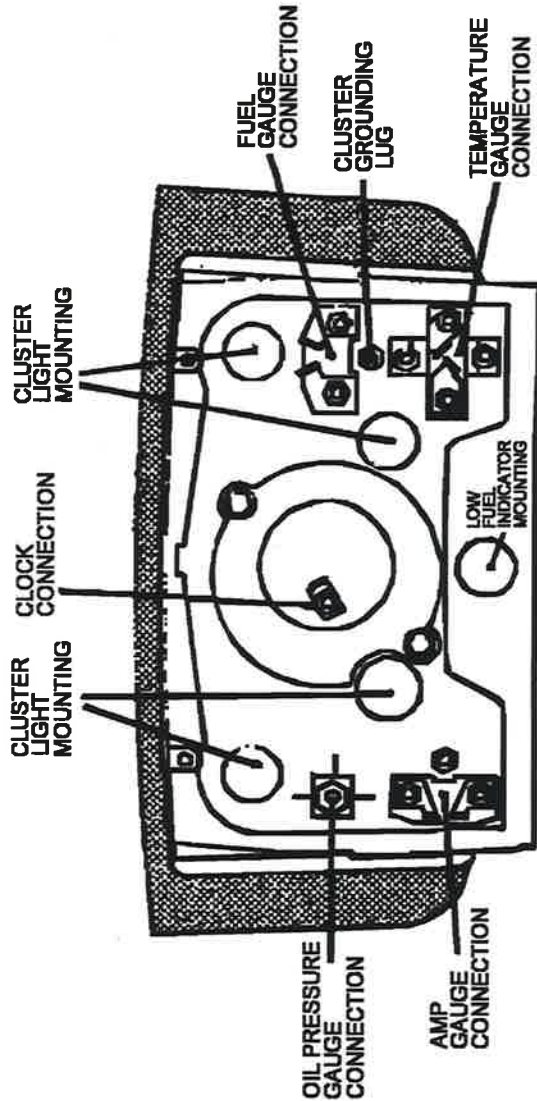

# 1967 Camaro CONSOLE GAUGE TERMINAL ORIENTATION

1967 CONSOLE GAUGE CLUSTER  
REAR VIEW

# 1968-69 Camaro / 1968-74 Nova CONSOLE GAUGE TERMINAL ORIENTATION

**TERMINAL KIT**  
Console Gauges  
Camaro / Nova

Rev. 1.20 7/10/97 CA82006 #33558

**92963905**