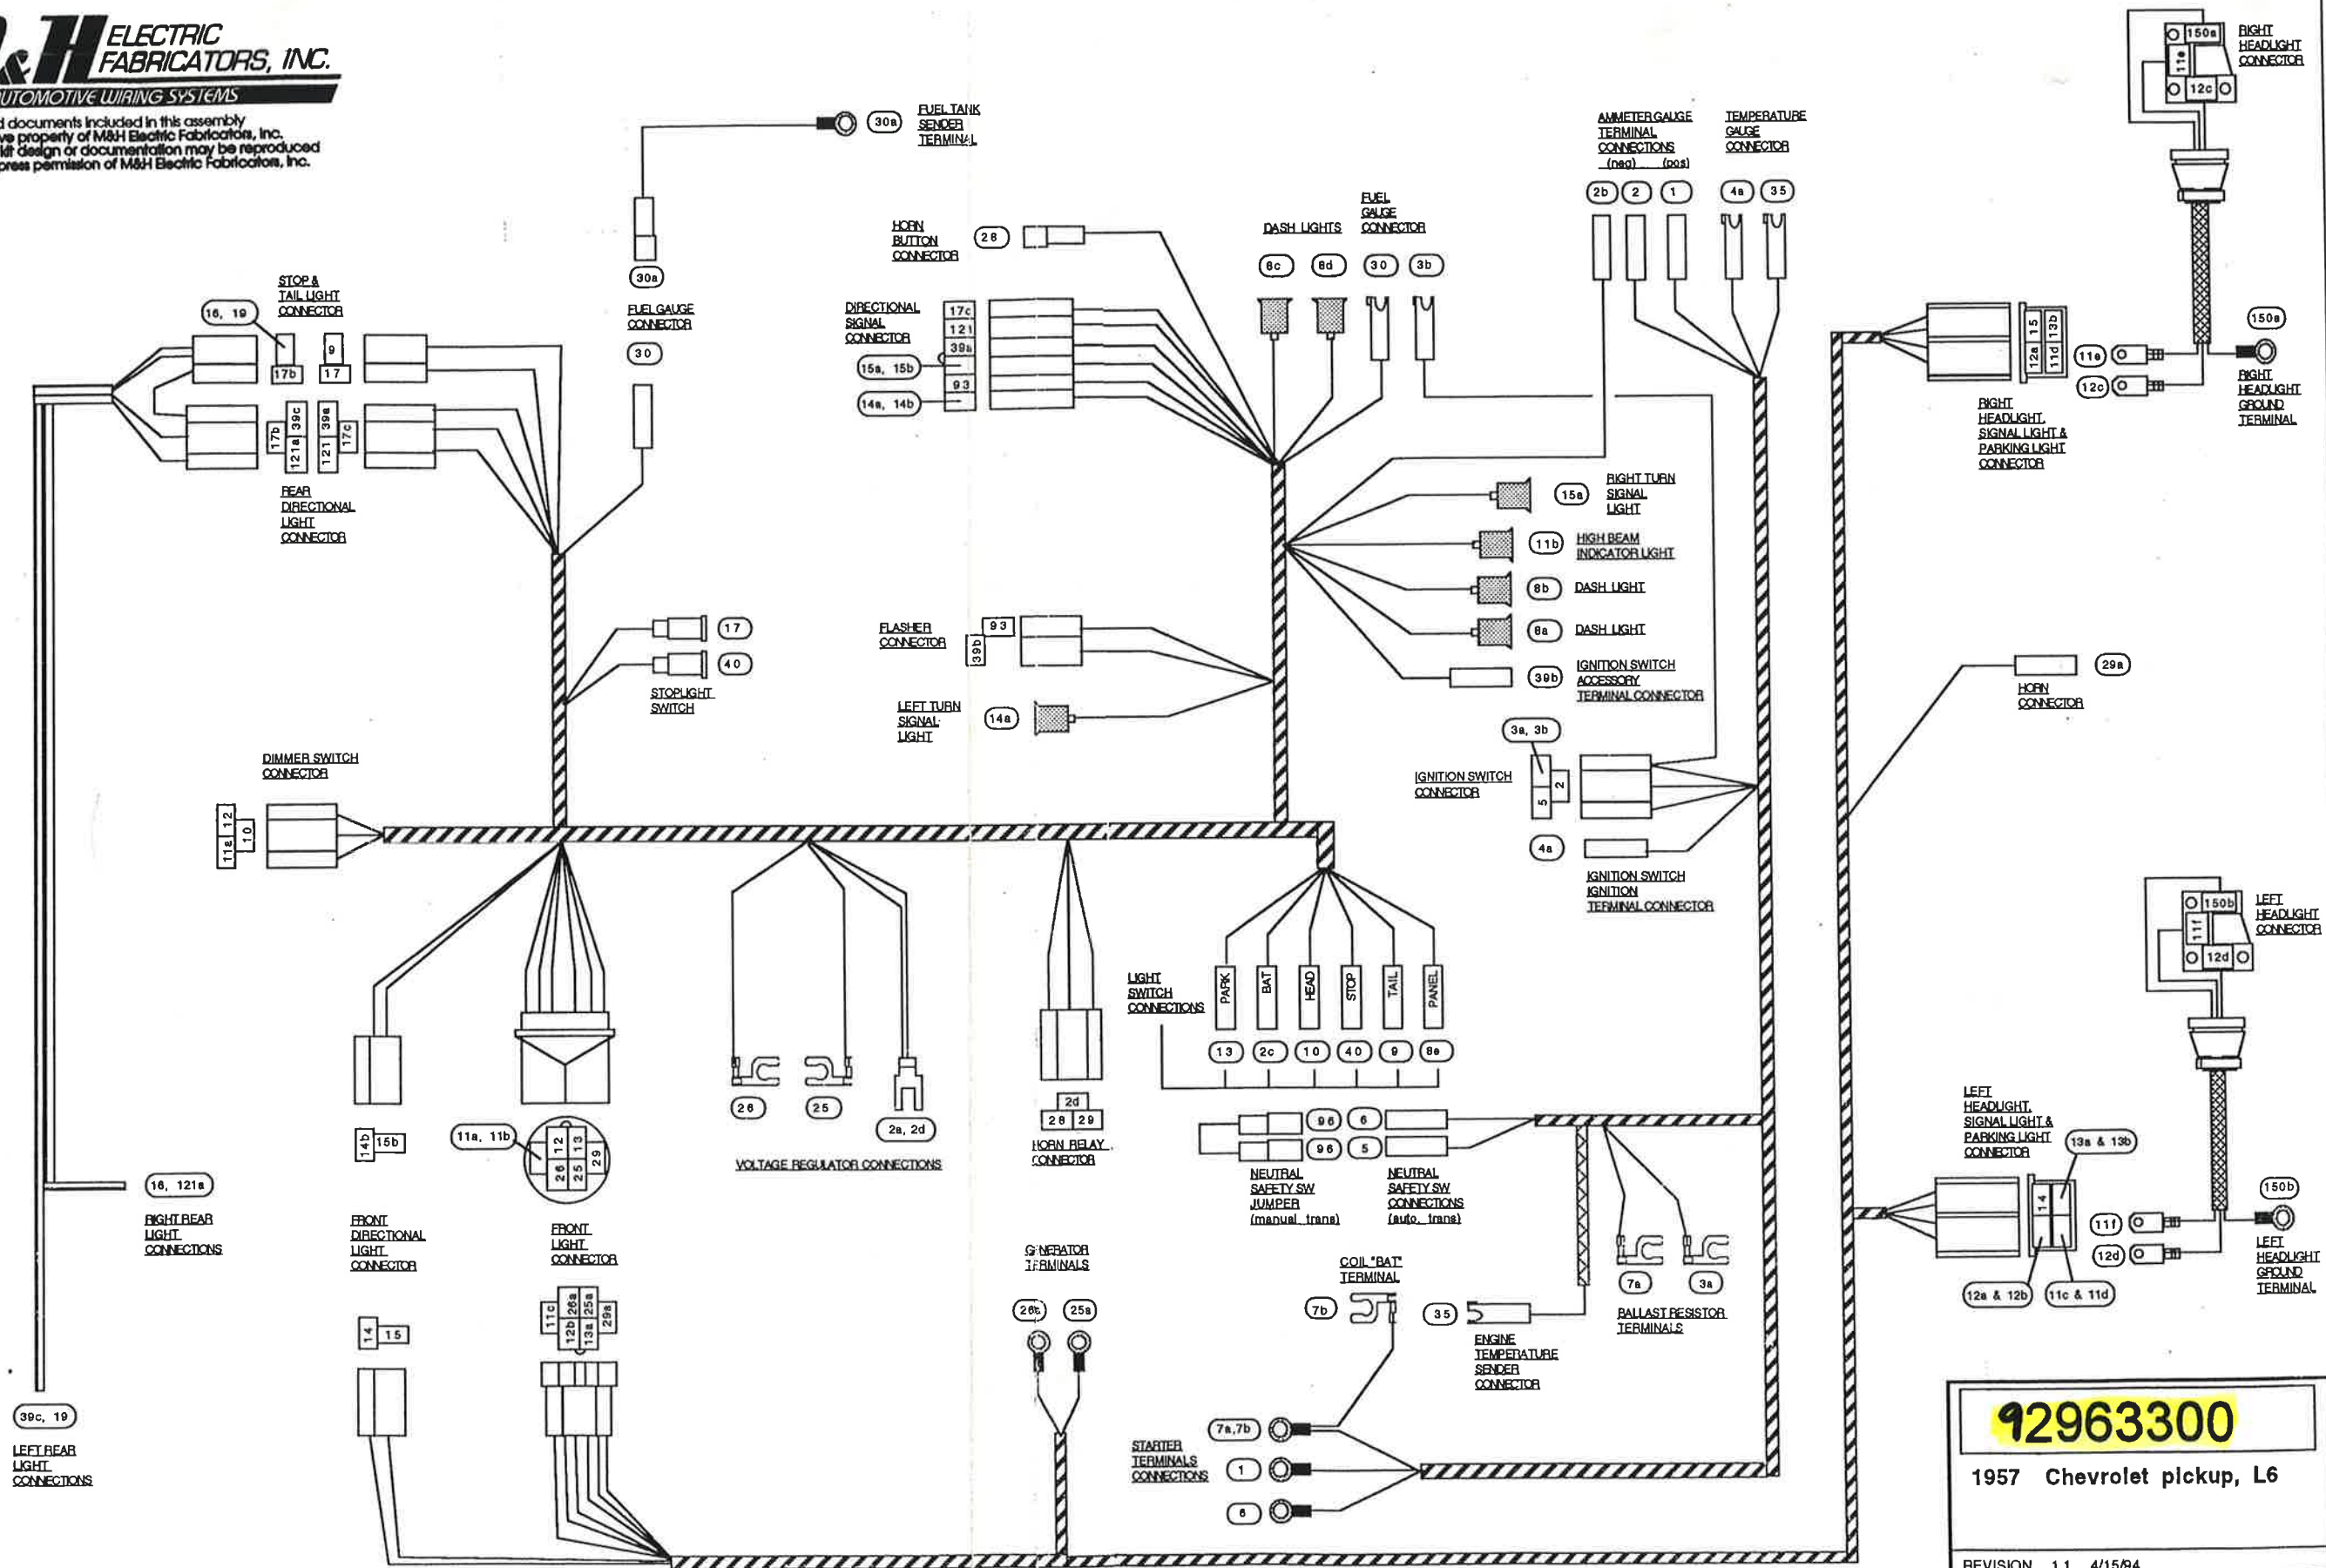

M&H ELECTRIC FABRICATORS, INC.

AUTOMOTIVE WIRING SYSTEMS

The design and documents included in this assembly are the exclusive property of M&H Electric Fabricators, Inc. No part of the design or documentation may be reproduced without the express permission of M&H Electric Fabricators, Inc.

92963300
1957 Chevrolet pickup, L6
REVISION 1.1 4/15/94
REFERENCE 2963300