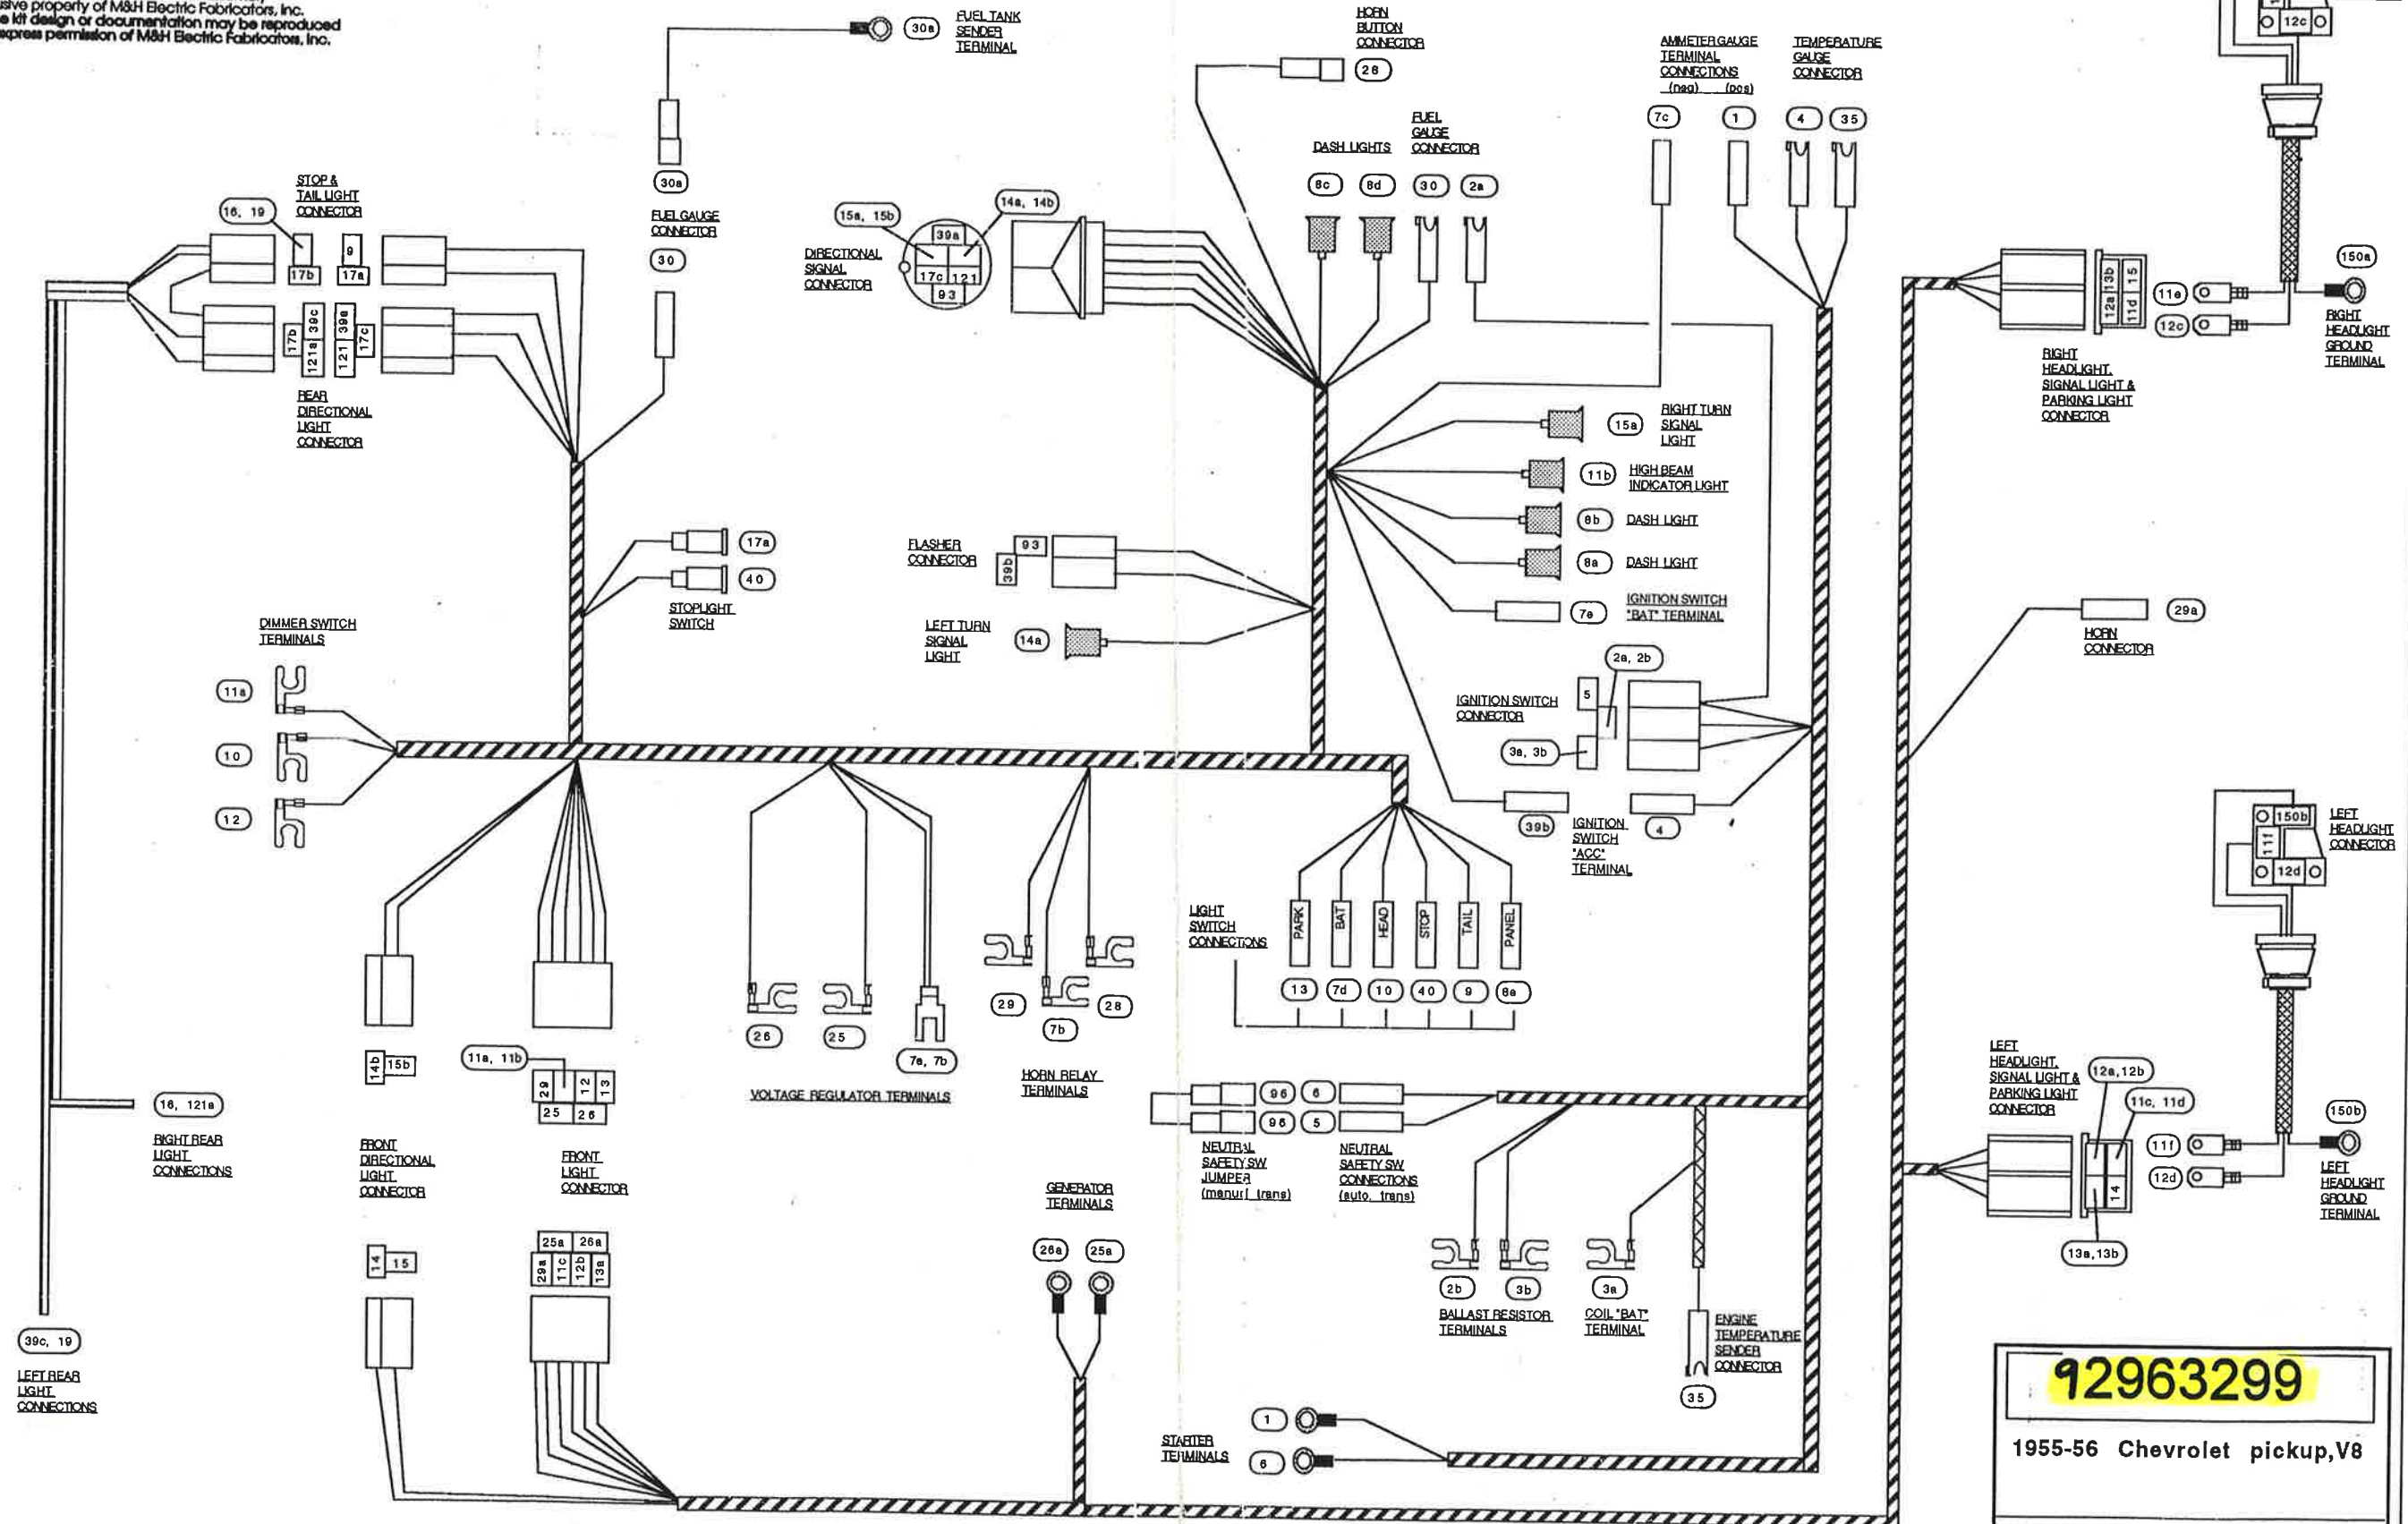

M&H ELECTRIC FABRICATORS, INC.

AUTOMOTIVE WIRING SYSTEMS

The design and documents included in this assembly are the exclusive property of M&H Electric Fabricators, Inc. No part of the kit design or documentation may be reproduced without the express permission of M&H Electric Fabricators, Inc.

92963299
1955-56 Chevrolet pickup, V8
REVISION 1.1 4/15/04
REFERENCE 2963299